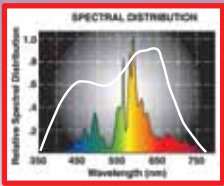

Hi·LUX GRO™

made in Germany

professional grade horticulture lamps

USHIO
www.ushio.com

Super HPS - AHS 1000 - Opti-Red

Wattage: 1000	USHIO Order Number: 5001671	USHIO Lamp Description: AHS-1000	Lumens Initial (lm): 146,000	Average Life (h): 24,000	MOL (mm): 360	Diameter (mm): 65	Bulb Shape: T23	Burn Position: Universal	Ballast: HPS S52
Wattage: 600	USHIO Order Number: 5001670	USHIO Lamp Description: AHS-600	Lumens Initial (lm): 97,000	Average Life (h): 19,000	MOL (mm): 265	Diameter (mm): 46	Bulb Shape: T15	Burn Position: Universal	Ballast: HPS S106
Wattage: 400	USHIO Order Number: 5001669	USHIO Lamp Description: AHS-400	Lumens Initial (lm): 56,000	Average Life (h): 19,000	MOL (mm): 271	Diameter (mm): 46	Bulb Shape: T15	Burn Position: Universal	Ballast: HPS S51

Super MH / Conversion - AMH-1000 - Opti-Blue

Wattage: 1000	USHIO Order Number: 5001673	USHIO Lamp Description: AMH-1000	Lumens Initial (lm): 105,000	Average Life (h): 12,000	MOL (mm): 284	Diameter (mm): 65	Bulb Shape: T23	Burn Position: Universal	Ballast: HPS S52
Wattage: 600	USHIO Order Number: 5001675	USHIO Lamp Description: AMH-600	Lumens Initial (lm): 55,000	Average Life (h): 12,000	MOL (mm): 284	Diameter (mm): 46	Bulb Shape: T15	Burn Position: Universal	Ballast: HPS S106
Wattage: 400	USHIO Order Number: 5001674	USHIO Lamp Description: AMH-400	Lumens Initial (lm): 39,000	Average Life (h): 20,000	MOL (mm): 248	Diameter (mm): 46	Bulb Shape: T15	Burn Position: Universal	Ballast: HPS S51