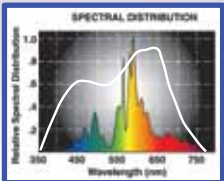

Hi·LUX GRO™

made in Germany

professional grade horticulture lamps

USHIO
www.ushio.com

Super HPS - AHS 1000 - Opti-Red

Wattage: 1000	USHIO Order Number: 5001671	USHIO Lamp Description: AHS-1000	Lumens Initial (lm): 146,000	Average Life (h): 24,000	MOL (mm): 360	Diameter (mm): 65	Bulb Shape: T23	Burn Position: Universal	Ballast: HPS S52
Wattage: 600	USHIO Order Number: 5001670	USHIO Lamp Description: AHS-600	Lumens Initial (lm): 97,000	Average Life (h): 19,000	MOL (mm): 265	Diameter (mm): 46	Bulb Shape: T15	Burn Position: Universal	Ballast: HPS S106
Wattage: 400	USHIO Order Number: 5001669	USHIO Lamp Description: AHS-400	Lumens Initial (lm): 56,000	Average Life (h): 19,000	MOL (mm): 271	Diameter (mm): 46	Bulb Shape: T15	Burn Position: Universal	Ballast: HPS S51

Super MH / Conversion - AMH-1000 - Opti-Blue

Wattage: 1000	USHIO Order Number: 5001673	USHIO Lamp Description: AMH-1000	Lumens Initial (lm): 105,000	Average Life (h): 12,000	MOL (mm): 284	Diameter (mm): 65	Bulb Shape: T23	Burn Position: Universal	Ballast: HPS S52
Wattage: 600	USHIO Order Number: 5001675	USHIO Lamp Description: AMH-600	Lumens Initial (lm): 55,000	Average Life (h): 12,000	MOL (mm): 284	Diameter (mm): 46	Bulb Shape: T15	Burn Position: Universal	Ballast: HPS S106
Wattage: 400	USHIO Order Number: 5001674	USHIO Lamp Description: AMH-400	Lumens Initial (lm): 39,000	Average Life (h): 20,000	MOL (mm): 248	Diameter (mm): 46	Bulb Shape: T15	Burn Position: Universal	Ballast: HPS S51