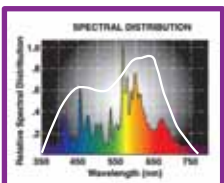

Hi·LUX GRO™

made in Germany

professional grade horticulture lamps

USHIO
www.ushio.com

Super HPS - AHS 1000 - Opti-Red

Wattage: 1000	USHIO Order Number: 5001671	USHIO Lamp Description: AHS-1000	Lumens Initial (lm): 146,000	Average Life (h): 24,000	MOL (mm): 360	Diameter (mm): 65	Bulb Shape: T23	Burn Position: Universal	Ballast: HPS S52
Wattage: 600	USHIO Order Number: 5001670	USHIO Lamp Description: AHS-600	Lumens Initial (lm): 97,000	Average Life (h): 19,000	MOL (mm): 265	Diameter (mm): 46	Bulb Shape: T15	Burn Position: Universal	Ballast: HPS S106
Wattage: 400	USHIO Order Number: 5001669	USHIO Lamp Description: AHS-400	Lumens Initial (lm): 56,000	Average Life (h): 19,000	MOL (mm): 271	Diameter (mm): 46	Bulb Shape: T15	Burn Position: Universal	Ballast: HPS S51

Super MH / Conversion - AMH-1000 - Opti-Blue

Wattage: 1000	USHIO Order Number: 5001673	USHIO Lamp Description: AMH-1000	Lumens Initial (lm): 105,000	Average Life (h): 12,000	MOL (mm): 284	Diameter (mm): 65	Bulb Shape: T23	Burn Position: Universal	Ballast: HPS S52
Wattage: 600	USHIO Order Number: 5001675	USHIO Lamp Description: AMH-600	Lumens Initial (lm): 55,000	Average Life (h): 12,000	MOL (mm): 284	Diameter (mm): 46	Bulb Shape: T15	Burn Position: Universal	Ballast: HPS S106
Wattage: 400	USHIO Order Number: 5001674	USHIO Lamp Description: AMH-400	Lumens Initial (lm): 39,000	Average Life (h): 20,000	MOL (mm): 248	Diameter (mm): 46	Bulb Shape: T15	Burn Position: Universal	Ballast: HPS S51