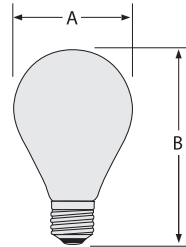

INCANDESCENT • SIGN LAMPS

NON-REFLECTOR ULTRA SERVICE™ SIGN LAMPS

- For Use in Electronic Signs, Marquees & Message Centers
- Long Life
- Universal Burn Position
- Withstands Vibration
- Fused Leads to Protect Sign Components

Watts (W)	Ordering Code	Lamp Description	Bulb Type	Volts (V)	Dimensions		Avg Life (h)	Bulb Finish	Burn Position	Case Qty	Fig No
					Dia (A)	MOL (B)					
NON-REFLECTOR ULTRA SERVICE SIGN, Medium Screw Base – E26											
11	1003212	11W S14/CL/20	S14	120	1.75	3.50	20000	Clear	Univ	120	1
11	1003213‡	11W S14/F/20	S14	120	1.75	3.50	20000	Frosted	Univ	120	1
15	1003214	15W A15/CL/20	A15	120	1.87	3.50	20000	Clear	Univ	120	2
25	1003216	25W A19/CL/20	A19	120	2.37	3.94	20000	Clear	Univ	120	2
25	1003217	25W A19/F/20	A19	120	2.37	3.94	20000	Frosted	Univ	120	2
25	1003296	25W A19/CER/YELLOW/20	A19	120	2.37	3.94	20000	Yellow	Univ	120	2
30	1003215	30W A15/F/20	A15	120	1.87	3.50	20000	Frosted	Univ	120	2

All dimensions shown in inches unless otherwise noted.
‡ Special Order Item.

Fig. 2