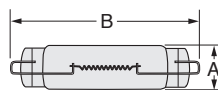

XENOLINE™ SERIES

- Festoon, Rigid Loop & Wedge Base Xenon Lamps
- UV Protected
- Long Life
- Low Voltage
- Compact Tubular Designs
- Low Pressure
- Less Heat
- Dimmable
- Universal Burn Position