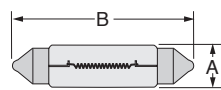

Festoon - S8.5/8 Base