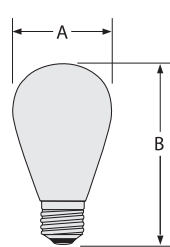

INCANDESCENT • SIGN LAMPS

NON-REFLECTOR ULTRA SERVICE™ SIGN LAMPS

- For Use in Electronic Signs, Marquees & Message Centers
- Long Life
- Universal Burn Position
- Withstands Vibration
- Fused Leads to Protect Sign Components

Watts (W)	Ordering Code	Lamp Description	Bulb Type	Volts (V)	Dimensions		Avg Life (h)	Bulb Finish	Burn Position	Case Qty	Fig No
					Dia (A)	MOL (B)					
NON-REFLECTOR ULTRA SERVICE SIGN, Medium Screw Base – E26											
11	1003212	11W S14/CL/20	S14	120	1.75	3.50	20000	Clear	Univ	120	1
11	1003213‡	11W S14/F/20	S14	120	1.75	3.50	20000	Frosted	Univ	120	1
15	1003214	15W A15/CL/20	A15	120	1.87	3.50	20000	Clear	Univ	120	2
25	1003216	25W A19/CL/20	A19	120	2.37	3.94	20000	Clear	Univ	120	2
25	1003217	25W A19/F/20	A19	120	2.37	3.94	20000	Frosted	Univ	120	2
25	1003296	25W A19/CER/YELLOW/20	A19	120	2.37	3.94	20000	Yellow	Univ	120	2
30	1003215	30W A15/F/20	A15	120	1.87	3.50	20000	Frosted	Univ	120	2

All dimensions shown in inches unless otherwise noted.
‡ Special Order Item.

Fig. 1