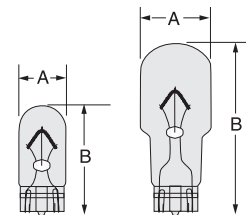

XENOLINE™ SERIES

- Festoon, Rigid Loop & Wedge Base Xenon Lamps
- UV Protected
- Long Life
- Low Voltage
- Compact Tubular Designs
- Low Pressure
- Less Heat
- Dimmable
- Universal Burn Position