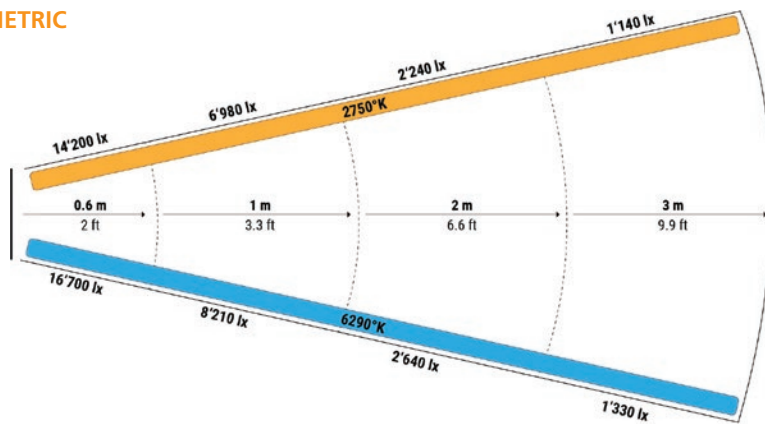

FEATURES:

- Flexible
- Portable
- Large Footprint
- High Footcandle Output
- High CRI / TLCI
- RGBWW
- Field Repairable

MOSAIC 2X4 SPECIFICATIONS

PHOTOMETRIC

MOSAIC 2X4 350W RGBWW

Light Source	350W Daylight / 350W Tungsten / 250W RGB
CRI	CRI 95 / TLCI 95
Color Temperature	2900°K - 6100°K
Beam Angle	140°
Dimensions Panel Only	21.6" X 43.3" / Folded: 15.8" X 19.7" / 4.8lbs
Dimensions Frame	26.8" X 43.3" X 6.7" / 7.9lbs
Full Kit In Case	17.7" X 53.5" X 7.5" / 37.5lbs
Input AC/DC	100-240V / 48V
DMX	DMX / LumenRadio / Bluetooth
Dimming	1-100%

MOSAIC 4X4 SPECIFICATIONS

PHOTOMETRIC

MOSAIC 4X4 600W RGBWW

Light Source	600W Daylight / 600W Tungsten / 420W RGB
CRI	CRI 95 / TLCI 95
Color Temperature	2900°K - 6100°K
Beam Angle	140°
Dimensions Panel Only	43.3" X 43.3" / Folded: 15.8" X 19.7" / 8.8lbs
Dimensions Frame	45.3" X 45.6" X 6.7" / 9.9lbs
Full Kit In Case	17.7" X 53.5" X 7.5" / 45.2lbs
Input AC/DC	100-240V / 48V
DMX	DMX / LumenRadio / Bluetooth
Dimming	1-100%

MOSAIC 3X6 SPECIFICATIONS

PHOTOMETRIC

MOSAIC 3X6 600W RGBWW

Light Source	600W Daylight / 600W Tungsten / 420W RGB
CRI	CRI 95 / TLCI 95
Color Temperature	2900°K - 6100°K
Beam Angle	140°
Dimensions Panel Only	35.0" X 70.1" / Folded: 15.8" X 19.7" / 9.9lbs
Dimensions Frame	37.4" X 72.1" X 7.1" / 12.1lbs
Full Kit In Case	17.7" X 53.5" X 7.5" / 48.5lbs
Input AC/DC	100-240V / 48V
DMX	DMX / LumenRadio / Bluetooth
Dimming	1-100%