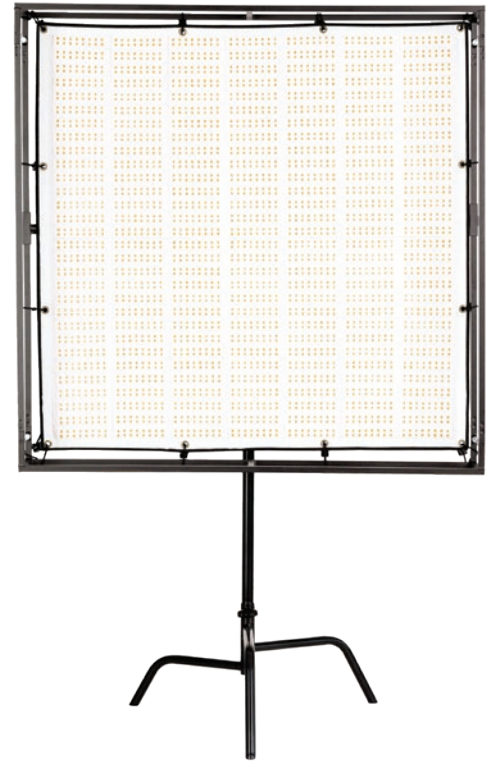

Aladdin MOSAIC-LITES

Big, bright, and portable LED production lighting is here from Aladdin. The MOSAIC foldable LED lights are available in large footprints of 2X4 (350W), 4X4 (600W) and 3X6 (600W) fabric panels. The innovative and foldable design creates endless mounting options for the Aladdin MOSAIC-LITE. Use the included frame or fly the product from any custom rig or existing grip frames. These RGBWW lights have superior color rendering with a CRI and TLCI index over 95.

FEATURES:

- Flexible
- Portable
- Large Footprint
- High Footcandle Output
- High CRI / TLCI
- RGBWW
- Field Repairable

MOSAIC 2X4 SPECIFICATIONS

PHOTOMETRIC

MOSAIC 2X4 350W RGBWW

Light Source	350W Daylight / 350W Tungsten / 250W RGB
CRI	CRI 95 / TLCI 95
Color Temperature	2900°K - 6100°K
Beam Angle	140°
Dimensions Panel Only	21.6" X 43.3" / Folded: 15.8" X 19.7" / 4.8lbs
Dimensions Frame	26.8" X 43.3" X 6.7" / 7.9lbs
Full Kit In Case	17.7" X 53.5" X 7.5" / 37.5lbs
Input AC/DC	100-240V / 48V
DMX	DMX / LumenRadio / Bluetooth
Dimming	1-100%

MOSAIC 2X4 350W RGBWW Full Kit

Item Number	1005372
Part Number	M2X4-KIT
Inside the Box	1 x M2X4-PANEL, 1x M350-ACAD, 1x M350-ACADH, 1x M3560-EXCA5M, 2x M3560-EXCA3M, 1x M2X4-FR, 1x M2X4-DF, 1x M2X4-GRID, 1x M-BAG, 1x M-WDIM, 1x INNERBAG-S, 16x Aladdin CUBE

MOSAIC 4X4 SPECIFICATIONS

PHOTOMETRIC

MOSAIC 4X4 600W RGBWW

Light Source	600W Daylight / 600W Tungsten / 420W RGB
CRI	CRI 95 / TLCI 95
Color Temperature	2900°K - 6100°K
Beam Angle	140°
Dimensions Panel Only	43.3" X 43.3" / Folded: 15.8" X 19.7" / 8.8lbs
Dimensions Frame	45.3" X 45.6" X 6.7" / 9.9lbs
Full Kit In Case	17.7" X 53.5" X 7.5" / 45.2lbs
Input AC/DC	100-240V / 48V
DMX	DMX / LumenRadio / Bluetooth
Dimming	1-100%