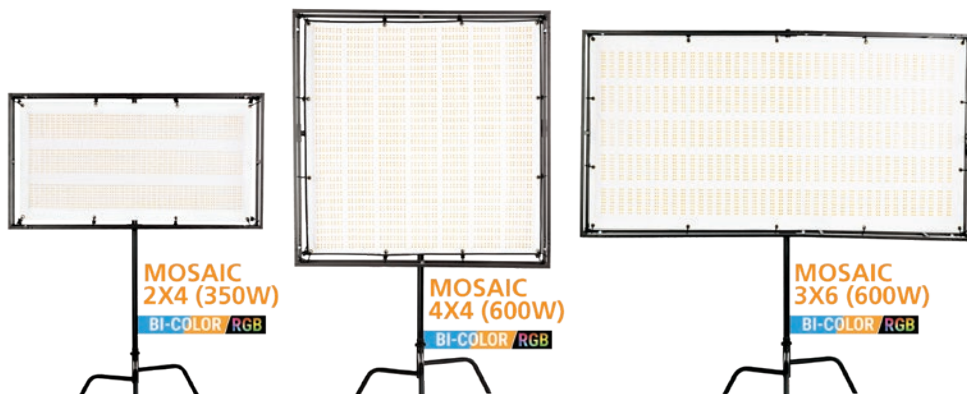

Aladdin MOSAIC-LITES

Big, bright, and portable LED production lighting is here from Aladdin. The MOSAIC foldable LED lights are available in large footprints of 2X4 (350W), 4X4 (600W) and 3X6 (600W) fabric panels. The innovative and foldable design creates endless mounting options for the Aladdin MOSAIC-LITE. Use the included frame or fly the product from any custom rig or existing grip frames. These RGBWW lights have superior color rendering with a CRI and TLCI index over 95.

The kit includes almost everything you need to get shooting. The frame, softbox, grid, wired remote, extension cables and power supply all fit into the 1.5' x 4.5' rolling waterproof hard case.

A unique feature of the Mosaic panels are the changeable LED tiles on these panels. If any individual LEDs fail, the Mosaic is designed to exchange individual tiles on the panel with simple hand tools. These panels can be repaired locally without the need to endure long wait times back to the manufacturer or dealer. Your personal equipment and rentals can be back in operation quickly. Aladdin designs innovative products by listening to their user's feedback. We strive to help our customers be at their most creative potential by building the finest lighting tools for television, video, and motion picture production.

FEATURES:

- Flexible
- Portable
- Large Footprint
- High Footcandle Output
- High CRI / TLCI
- RGBWW
- Field Repairable

MOSAIC 2X4 SPECIFICATIONS

PHOTOMETRIC

MOSAIC 2X4 350W RGBWW

Light Source	350W Daylight / 350W Tungsten / 250W RGB
CRI	CRI 95 / TLCI 95
Color Temperature	2900°K - 6100°K
Beam Angle	140°
Dimensions Panel Only	21.6" X 43.3" / Folded: 15.8" X 19.7" / 4.8lbs
Dimensions Frame	26.8" X 43.3" X 6.7" / 7.9lbs
Full Kit In Case	17.7" X 53.5" X 7.5" / 37.5lbs
Input AC/DC	100-240V / 48V
DMX	DMX / LumenRadio / Bluetooth
Dimming	1-100%