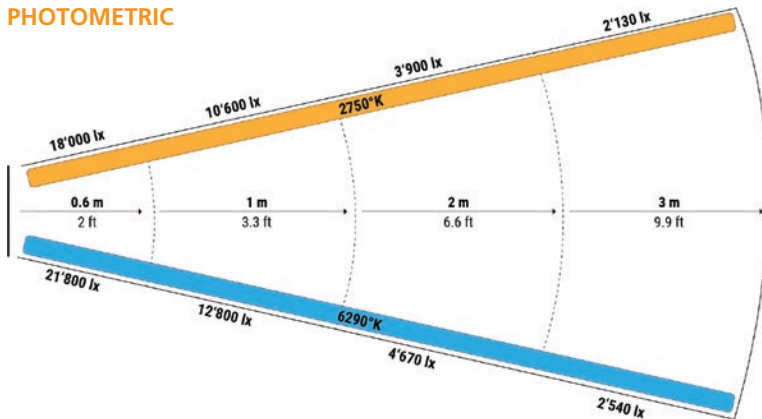

FEATURES:

- Flexible
- Portable
- Large Footprint
- High Footcandle Output
- High CRI / TLCI
- RGBWW
- Field Repairable

MOSAIC 2X4 SPECIFICATIONS

PHOTOMETRIC

MOSAIC 2X4 350W RGBWW

Light Source	350W Daylight / 350W Tungsten / 250W RGB
CRI	CRI 95 / TLCI 95
Color Temperature	2900°K - 6100°K
Beam Angle	140°
Dimensions Panel Only	21.6" X 43.3" / Folded: 15.8" X 19.7" / 4.8lbs
Dimensions Frame	26.8" X 43.3" X 6.7" / 7.9lbs
Full Kit In Case	17.7" X 53.5" X 7.5" / 37.5lbs
Input AC/DC	100-240V / 48V
DMX	DMX / LumenRadio / Bluetooth
Dimming	1-100%

MOSAIC 4X4 SPECIFICATIONS

PHOTOMETRIC

MOSAIC 4X4 600W RGBWW

Light Source	600W Daylight / 600W Tungsten / 420W RGB
CRI	CRI 95 / TLCI 95
Color Temperature	2900°K - 6100°K
Beam Angle	140°
Dimensions Panel Only	43.3" X 43.3" / Folded: 15.8" X 19.7" / 8.8lbs
Dimensions Frame	45.3" X 45.6" X 6.7" / 9.9lbs
Full Kit In Case	17.7" X 53.5" X 7.5" / 45.2lbs
Input AC/DC	100-240V / 48V
DMX	DMX / LumenRadio / Bluetooth
Dimming	1-100%

MOSAIC 3X6 SPECIFICATIONS

PHOTOMETRIC

MOSAIC 3X6 600W RGBWW

Light Source	600W Daylight / 600W Tungsten / 420W RGB
CRI	CRI 95 / TLCI 95
Color Temperature	2900°K - 6100°K
Beam Angle	140°
Dimensions Panel Only	35.0" X 70.1" / Folded: 15.8" X 19.7" / 9.9lbs
Dimensions Frame	37.4" X 72.1" X 7.1" / 12.1lbs
Full Kit In Case	17.7" X 53.5" X 7.5" / 48.5lbs
Input AC/DC	100-240V / 48V
DMX	DMX / LumenRadio / Bluetooth
Dimming	1-100%