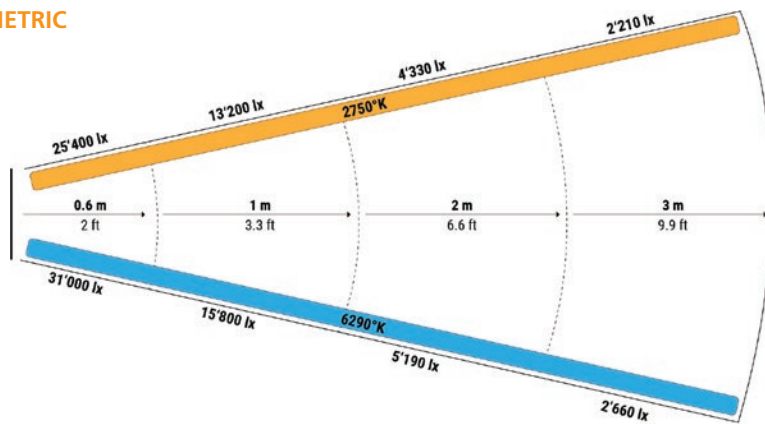

FEATURES:

- Flexible
- Portable
- Large Footprint
- High Footcandle Output
- High CRI / TLCI
- RGBWW
- Field Repairable

MOSAIC 2X4 SPECIFICATIONS

PHOTOMETRIC

MOSAIC 2X4 350W RGBWW

Light Source	350W Daylight / 350W Tungsten / 250W RGB
CRI	CRI 95 / TLCI 95
Color Temperature	2900°K - 6100°K
Beam Angle	140°
Dimensions Panel Only	21.6" X 43.3" / Folded: 15.8" X 19.7" / 4.8lbs
Dimensions Frame	26.8" X 43.3" X 6.7" / 7.9lbs
Full Kit In Case	17.7" X 53.5" X 7.5" / 37.5lbs
Input AC/DC	100-240V / 48V
DMX	DMX / LumenRadio / Bluetooth
Dimming	1-100%

MOSAIC 4X4 SPECIFICATIONS

PHOTOMETRIC

MOSAIC 4X4 600W RGBWW

Light Source	600W Daylight / 600W Tungsten / 420W RGB
CRI	CRI 95 / TLCI 95
Color Temperature	2900°K - 6100°K
Beam Angle	140°
Dimensions Panel Only	43.3" X 43.3" / Folded: 15.8" X 19.7" / 8.8lbs
Dimensions Frame	45.3" X 45.6" X 6.7" / 9.9lbs
Full Kit In Case	17.7" X 53.5" X 7.5" / 45.2lbs
Input AC/DC	100-240V / 48V
DMX	DMX / LumenRadio / Bluetooth
Dimming	1-100%

MOSAIC 3X6 SPECIFICATIONS

PHOTOMETRIC

MOSAIC 3X6 600W RGBWW

Light Source	600W Daylight / 600W Tungsten / 420W RGB
CRI	CRI 95 / TLCI 95
Color Temperature	2900°K - 6100°K
Beam Angle	140°
Dimensions Panel Only	35.0" X 70.1" / Folded: 15.8" X 19.7" / 9.9lbs
Dimensions Frame	37.4" X 72.1" X 7.1" / 12.1lbs
Full Kit In Case	17.7" X 53.5" X 7.5" / 48.5lbs
Input AC/DC	100-240V / 48V
DMX	DMX / LumenRadio / Bluetooth
Dimming	1-100%