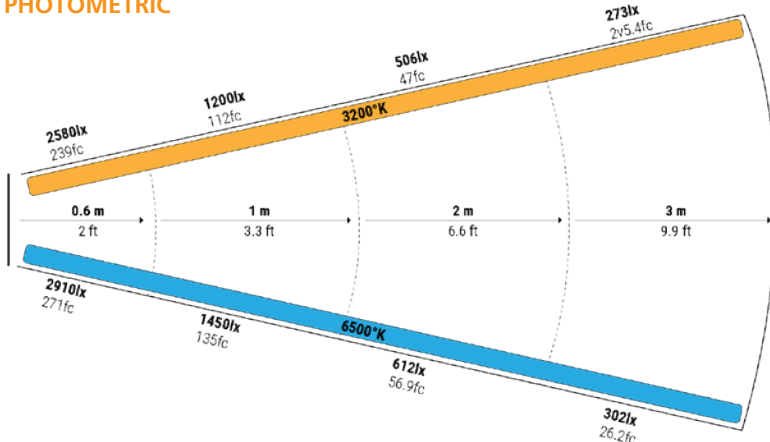

MOSAIC TUBE 8 SPECIFICATIONS

PHOTOMETRIC

MOSAIC TUBE 8 200W RGBWW

Light Source	200W RGBWW
CRI	CRI 95 / TLCI 95
Color Temperature	2200°K - 12000°K
Beam Angle	140°
Input AC/DC	100-240V / 14.8V
DMX	DMX / Lumen Radio / Bluetooth
Dimming	1-100%
Size	8ft
LED Panel Weight	2kg / 4.4lbs
AIR TUBE 8 Weight	2.3kg / 5.1lbs