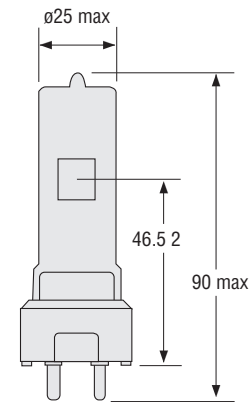

GY9.5 Base

Case Quantity: 10

Watts (W)	Ordering Code	Lamp Description	Bulb Finish	Filament Type	Volts (V)	Color Temp (K)	Approx Lumens (lm)	Avg Rated Life (h)
575	1003326	JCS120V-575WC	Clear	8-C-13D	120	3200	15500	300
575	1003327	JCS120V-575WX	Clear	8-C-13D	120	3200	12000	1500

All dimensions shown in millimeters unless otherwise noted.