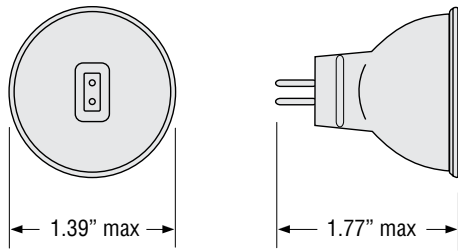

Available in 20W and 35W; Spot and Flood beam spreads.

Dimmable

FEATURES & BENEFITS

- No Light Diffusion from Back-Spill
- Reduced Heat to Socket, Fixture and Transformers
- 80% Reduction of IR to the Back of the Lamp
- Decorative Aluminum Coating in Clear and Matte Colors Black and Silver
- Axial Filament for Precise Beam Control
- Dimmable
- Crisp White Halogen Light
- UV-Cut Halogen Capsule
- Flush Fitting Integral Front Glass

SPECIFICATIONS

GU4 Base

The aluminum coating of the reflector ensures lower heat radiation to the rear of the lamp.

ø(ft)	H(ft)	E(fc)
0.69	3.3	148.92
1.38	6.6	36.97
2.10	9.8	16.91
2.79	13.1	8.92
12°	MR11 Reflektó	20W

ø(ft)	H(ft)	E(fc)
2.13	3.3	46.20
4.26	6.6	11.98
6.40	9.8	4.92
8.53	13.1	2.97
36°	MR11 Reflektó	20W

ø(ft)	H(ft)	E(fc)
2.13	3.3	97.92
4.26	6.6	23.97
6.40	9.8	10.96
8.53	13.1	5.95
36°	MR11 Reflektó	35W

Case Quantity: 50

Watts (W)	Ordering Code	Lamp Description	Volts (V)	Color Temp (K)	Beam Angle	Beam Spread	Luminous Intensity (cd)	Reflector Color Coating	Average Rated Life (h)
EUROSTAR™ REFLEKTO™ MR11, 12V Miniature, 2-Pin Base									
20	1003344	20MR11/SP12/A/FG	12	2900	12°	Spot	1600	Clear	1500
20	1003345	20MR11/FL36/A/FG	12	2900	36°	Flood	500	Clear	1500
20	1003348	20MR11/SP12/B/FG	12	2900	12°	Spot	1600	Black	1500
20	1003352	20MR11/SP12/S/FG	12	2900	12°	Spot	1600	Silver	1500
35	1003351	35MR11/FL36/B/FG	12	2900	36°	Flood	1050	Black	1500