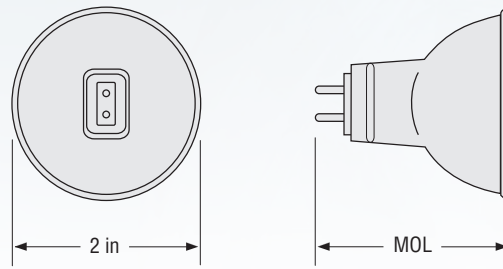

The 12V Euro saver™ MR16 lamps have an average rated life of 4,000 hours and are available in 24W, 35W and 50W versions. Users can choose from a variety of beam spreads including Spot 9°, Narrow Flood 20°, Flood 32° and Wide Flood 50°.

Dimmable

FEATURES & BENEFITS

- Up to 30% Energy-Savings
- 24W Euro saver MR16 Replaces Standard 35W Halogen MR16
- 35W Euro saver MR16 Replaces Standard 50W Halogen MR16
- 50W Euro saver MR16 Replaces Standard 75W Halogen MR16
- Roughly 60% Brighter than Standard Halogen MR16's of Similar Wattage
- 4,000 Hours Life
- Consistent Color
- UV Protection

SPECIFICATIONS

GU5.3 Base

Case Quantity: 50

Watts (W)	Ordering Code	Lamp Description	MOL (in)	Filament	Color Temp (K)	Beam Angle	Beam Spread	Luminous Intensity (cd)	Burn Position	Avg Rated Life (h)
24	1003696	JR12V-24W/SP/FG/EUROSAVER	1.78	C-8	3000	9°	Spot	6000	Universal	4000
24	1003694	JR12V-24W/FL/FG/EUROSAVER	1.78	C-8	3000	32°	Flood	1300	Universal	4000
35	1003676	FMW/FG/EUROSAVER	1.78	C-8	3000	32°	Flood	2000	Universal	4000
35	1003675	FMW/50/FG/EUROSAVER	1.78	C-8	3000	50°	Wide Flood	850	Universal	4000
50	1003691	EXZ/FG/EUROSAVER	1.78	C-8	3000	20°	Narrow Flood	4800	Universal	4000
50	1003689	EXN//FG/EUROSAVER	1.78	C-8	3000	32°	Flood	2700	Universal	4000