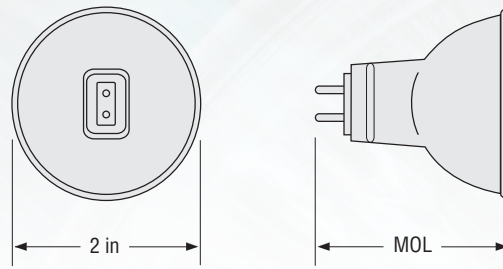

SPECIFICATIONS

GU5.3 Base

Case Quantity: 50

Watts (W)	Ordering Code	Lamp Description	MOL (in)	Volts (V)	Filament	Color Temp (K)	Beam Angle	Beam Spread	CBCP (cd)	Burn Position	Avg Rated Life (h)
20	1001115	JR24V-20W/FL36/FG	1.78	24	C-6	2925	36°	Flood	600	Universal	2500
35	1003112	JR24V-35W/FL36	1.77	24	C-6	2900	36°	Flood	900	Universal	3500
50	1001123	JR24V-50W/NFL24/FG	1.78	24	C-6	2950	24°	Narrow Flood	2900	Universal	4000
50	1003115	JR24V-50W/FL36	1.77	24	C-6	2950	36°	Flood	1600	Universal	4000
50	1001127	JR24V-50W/FL36/FG	1.78	24	C-6	2950	36°	Flood	1600	Universal	4000

All dimensions shown in inches unless otherwise noted.

Not compliant with California Title 20.
Discontinued - For Reference Only

Item 1001115

ø(ft)	H(ft)	E(fc)
2.13	3.3	55.74
4.26	6.6	13.94
6.40	9.8	6.22
8.53	13.1	3.53
36°		20W
JR24V-20W/FL36/FG		

Item 1003112

ø(ft)	H(ft)	E(fc)
2.13	3.3	83.61
4.26	6.6	20.90
6.40	9.8	9.29
8.53	13.1	5.20
36°		35W
JR24V-35W/FL36		

Item 1001123

ø(ft)	H(ft)	E(fc)
1.41	3.3	269.41
2.79	6.6	67.35
4.20	9.8	29.91
5.58	13.1	16.81
24°		50W
JR24V-50W/NFL24/FG		

Item 1003115

ø(ft)	H(ft)	E(fc)
2.13	3.3	148.64
4.26	6.6	37.16
6.40	9.8	16.54
8.53	13.1	9.29
36°		50W
JR24V-50W/FL36		

Item 1001127

ø(ft)	H(ft)	E(fc)
2.13	3.3	148.64
4.26	6.6	37.16
6.40	9.8	16.54
8.53	13.1	9.29
36°		50W
JR24V-50W/FL36/FG