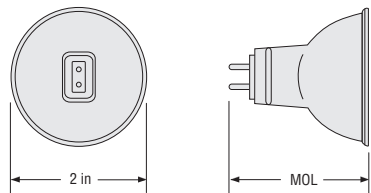

## Softline™ Halogen MR16 Reflector

Frosted Lamps with Frosted Front Glass

USHIO Softline™ series of MR16 lamps feature a frosted front glass cover. The frosted front glass cover reduces glare and evenly distributes white Halogen light without dark spots or striations. The UV protected Halogen capsule is computer aligned inside a Titanium Oxide coated reflector. The proper alignment of the filament and the reflector ensures a precise beam pattern. The hard Titanium Oxide surface provides consistent color throughout the life of the lamp. The USHIO Softline lamps are available in 20W, 35W, 50W and 75W.

### APPLICATIONS

- Accent Lighting
- Museums and Galleries
- Decorative Lighting
- Restaurants
- Track Lighting
- Display Lighting

Case Quantity: 50

Watts (W)	Ordering Code	Lamp Description	Voltage (V)	MOL (in)	Color Temp (K)	Beam Angle	CBCP (cd)	Avg Rated Life (h)
20	1003284	JR12V-20W/FL30/FG/SFT	12	1.78	2950	30°	400	4000
35	1003285	JR12V-35W/FL30/FG/SFT	12	1.78	2950	30°	700	4000
50	1003286	JR12V-50W/FL30/FG/SFT	12	1.78	2950	30°	1200	4000

All dimensions shown in millimeters unless otherwise noted.

Not compliant with California Title 20.  
Discontinued - For Reference Only

ø(ft)	H(ft)	E(fc)	ø(ft)	H(ft)	E(fc)	ø(ft)	H(ft)	E(fc)
1.77	3.3	37.16	1.77	3.3	65.03	1.77	3.3	111.48
3.51	6.5	9.29	3.51	6.5	16.26	3.51	6.5	27.87
5.28	9.8	4.09	5.28	9.8	7.25	5.28	9.8	12.36
7.02	13.1	2.23	7.02	13.1	4.08	7.02	13.1	6.97
30° 20W JR12V-20W/FL30/FG/SFT			30° 35W JR12V-35W/FL30/FG/SFT			30° 50W JR12V-50W/FL30/FG/SFT		