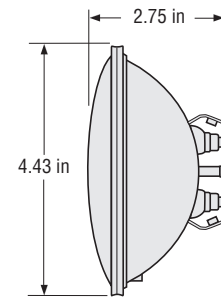

Screw Terminals Base

Watts (W)	Ordering Code	Lamp Description	Volts (V)	Beam Angle	Beam Spread	Luminous Intensity (cd)	Avg Rated Life (h)	Case Qty
20	1003539	20PAR36/NSP8/12V	12	8°	Narrow Spot	3500	4000	12
20	1003532	20PAR36/NFL20/12V	12	20°	Narrow Flood	1300	4000	12
20	1003531	20PAR36/FL30/12V	12	30°	Flood	750	4000	12
35	1003535	35PAR36/NSP8/12V	12	8°	Narrow Spot	7500	4000	12
35	1003534	35PAR36/NFL20/12V	12	20°	Narrow Flood	2500	4000	12
35	1003533	35PAR36/FL30/12V	12	30°	Flood	1400	4000	12
50	1003538	50PAR36/NSP8/12V	12	8°	Narrow Spot	13500	4000	12
50	1003537	50PAR36/NFL20/12V	12	20°	Narrow Flood	5000	4000	12
50	1003536	50PAR36/FL30/12V	12	30°	Flood	2000	4000	12