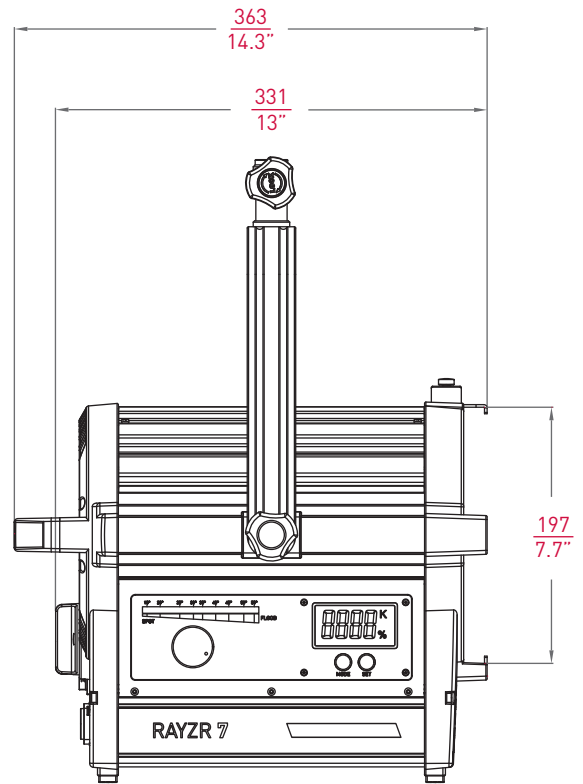

#### 200 DAYLIGHT

- > Daylight 5,600 K
- > LED power 200 W
- > Beam angle 18° - 50°
- > Battery 24 - 36 V DC
- > Advanced Vapor Cooling System
- > 100% brighter than 200B

## Dimensions

Type Of Lamphead	Rayzr 7 - M
Lamp	LED
Accessories	197mm / 7.7"
Barndoor	197mm / 7.7"

Packed Size	540x355x430 mm
Packed Volume	82 L
Lenses	170mm / 6.7"
File Name	Rayzr 7