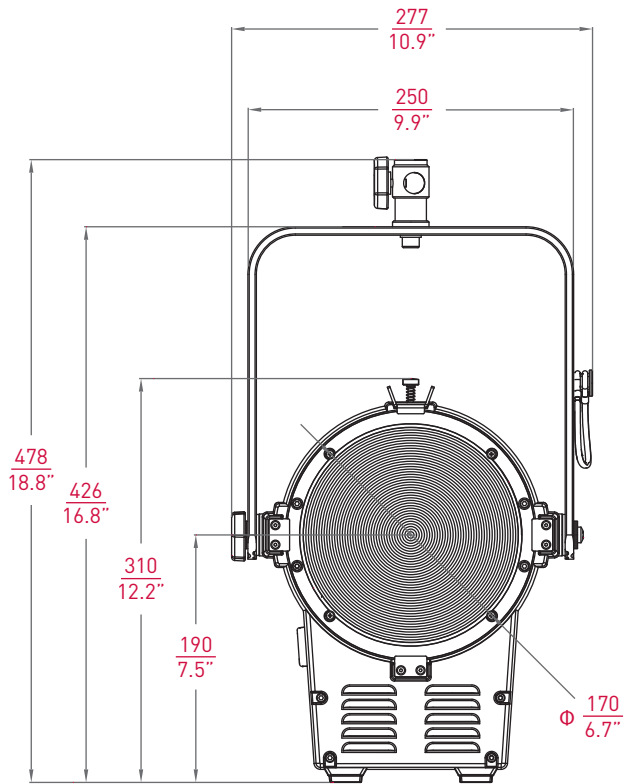

#### 300B BI-COLOR

- > Bi-color 3,200 K to 5,600 K
- > LED power 150 W + 150 W
- > Beam angle 18° - 50°
- > Battery 24 - 36 V DC
- > Advanced Vapor Cooling System

#### 200 DAYLIGHT

- > Daylight 5,600 K
- > LED power 200 W
- > Beam angle 18° - 50°
- > Battery 24 - 36 V DC
- > Advanced Vapor Cooling System
- > 100% brighter than 200B

## Dimensions

Type Of Lamphead	Rayzr 7 - M
Lamp	LED
Accessories	197mm / 7.7"
Barndoor	197mm / 7.7"

Packed Size	540x355x430 mm
Packed Volume	82 L
Lenses	170mm / 6.7"
File Name	Rayzr 7