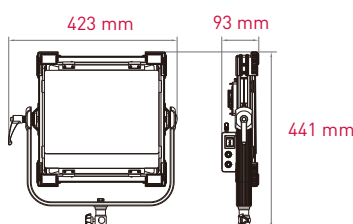

Multi-Color RGBWW Soft LED Panel Light

MC 100/120/200

Multi-Color

Flicker Free

TLCI up to 98

Bright

Dimensions

Rayzr MC 100

Rayzr MC 120

Rayzr MC 200

Model	Rayzr MC 100	Rayzr MC 120	Rayzr MC 200
Item No.	16030602	16030702	16030802
EAN Code	4250972502149	4250972502156	4250972502163
Net Weight	3.5 kg [7 lbs]	3.7 kg [8 lbs]	4.6 kg [10 lbs]

Note Protection Mark according to DIN 34

Contact your Zylight dealer at www.zylight.com | zylightsales@ushio.com | 800.838.7446

Specifications

Model	Rayzr MC 100	Rayzr MC 120	Rayzr MC 200
LED SOURCE			
RGBWW			
TLCI	96-98 - CCT mode		
Color Rendering Index CRI	up to 95 - CCT mode		
Beam Angle	120°		
Color Temperature	2400-9900K Variable		
Power Variation	0-100% Variable		
POWER			
Power Consumption Max.	98 W	118 W	190 W
Input Voltage Range	12-24V DC		
Input Current Range	8.2 A Maximum 7.7 A Nominal	9.8 A Maximum 9.2 A Nominal	15.8 A Maximum 14.8 A Nominal
AC Power Supply	DC 15V 8A		DC 18V 10A
V-mount Battery	12-24V × 1		
DC power plug	XLR-4		
GENERAL			
DMX	XLR 3-pin IN and OUT		
Thermal Design	Silent Passive Cooling		
Protection Class	IP 20		
Certifications	CE, FCC, RoHS, REACH		