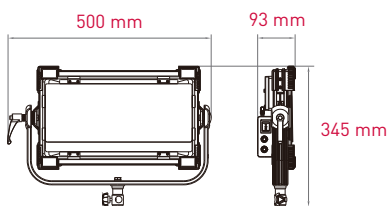

Multi-Color RGBWW Soft LED Panel Light

MC 100/120/200

Multi-Color

Flicker Free

TLCI up to 98

Bright

Dimensions

Rayzr MC 100

Rayzr MC 120

Rayzr MC 200

Model	Rayzr MC 100	Rayzr MC 120	Rayzr MC 200
Item No.	16030602	16030702	16030802
EAN Code	4250972502149	4250972502156	4250972502163
Net Weight	3.5 kg [7 lbs]	3.7 kg [8 lbs]	4.6 kg [10 lbs]