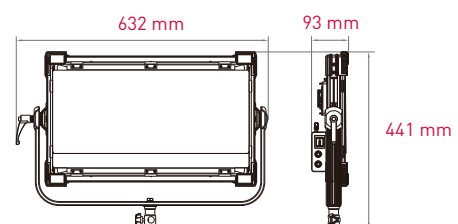

Multi-Color RGBWW Soft LED Panel Light

MC 100/120/200

Multi-Color

Flicker Free

TLCI up to 98

Bright

Dimensions

Rayzr MC 100

Rayzr MC 120

Rayzr MC 200

Model	Rayzr MC 100	Rayzr MC 120	Rayzr MC 200
Item No.	16030602	16030702	16030802
EAN Code	4250972502149	4250972502156	4250972502163
Net Weight	3.5 kg [7 lbs]	3.7 kg [8 lbs]	4.6 kg [10 lbs]

Note Protection Mark according to DIN 34

Contact your Zylight dealer at www.zylight.com | zylightsales@ushio.com | 800.838.7446

Specifications

Model	Rayzr MC 100	Rayzr MC 120	Rayzr MC 200
LED SOURCE			
RGBWW			
TLCI	96-98 - CCT mode		
Color Rendering Index CRI	up to 95 - CCT mode		
Beam Angle	120°		
Color Temperature	2400-9900K Variable		
Power Variation	0-100% Variable		
POWER			
Power Consumption Max.	98 W	118 W	190 W
Input Voltage Range	12-24V DC		
Input Current Range	8.2 A Maximum 7.7 A Nominal	9.8 A Maximum 9.2 A Nominal	15.8 A Maximum 14.8 A Nominal
AC Power Supply	DC 15V 8A		DC 18V 10A
V-mount Battery	12-24V × 1		
DC power plug	XLR-4		
GENERAL			
DMX	XLR 3-pin IN and OUT		
Thermal Design	Silent Passive Cooling		
Protection Class	IP 20		
Certifications	CE, FCC, RoHS, REACH		