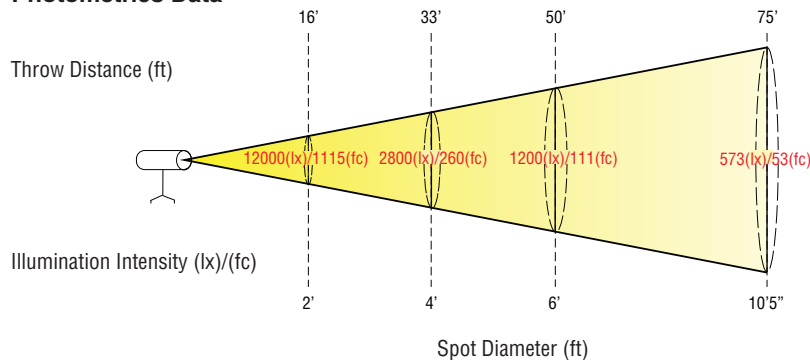

SPECIFICATIONS

Ordering Code	Product Name
1004285	SAI-300 LED Follow Spot Kit includes: Head, Color Changer, Gobo Holder, and Power Cable
1004286	SAI-300 LED Follow Spot Kit includes: Stand, Head, Color Changer, Gobo Holder, and Power Cable
Fixture Body Model Name	Sai-300CB (Black Body) / Sai-300CW (White Body)
Rated Voltage	Single Phase AC 100V-240V
Power Consumption	230W
Frequency	50/60 Hz
Input Cable	3m Long Cable with NEMA-5-15P Plug (ETL Spec)
Weight	17 kg
Operation Angle Range	Within 45° Upward, 45° Downward
Dimensions	W 275 x H 397 x L 975 (mm)
Noise	35dB or Less (Distance of 1m)
Material	Sheet Iron, Aluminum Plate
Color	Black/White
Light Source	225W White LED Array
Beam Color Temperature	5800K
CRI	>90 Ra
LED Average Lifetime	50,000 Hours at 25°C
Cooling	Dual Cooling Fans
Dimming	0-100% by Local Dimmer Knob
Flash	By Press Button
Compliance Standards	ETL, CE Pending
Accessories	Gobo Holder: B Size, Effective Gobo Diameter ø35 Color Changer: 6 Color
Option	Stand

INCLUDED ACCESSORIES

Color Changer

Gobo Holder
(Gobo Holder & Power Cable)

OPTIONAL

Stand
SKU# 1004289

Photometrics Data

The above spot diameter is the minimum data.
The maximum diameter (compared with minimum data) is 1.5 times ratio.