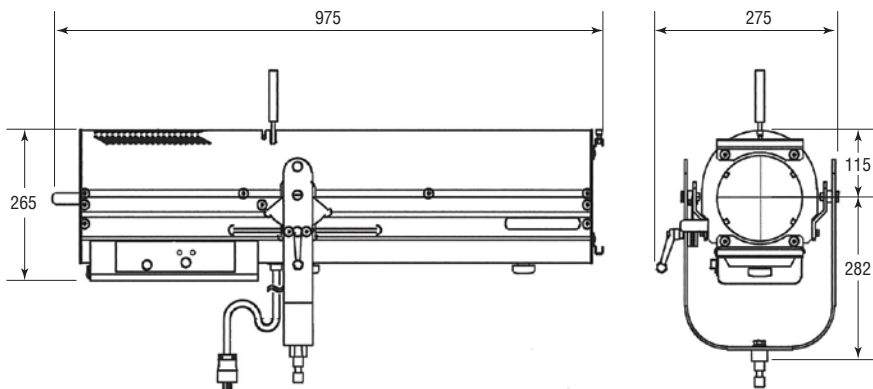

SPECIFICATIONS

Ordering Code	Product Name
1004285	SAI-300 LED Follow Spot Kit includes: Head, Color Changer, Gobo Holder, and Power Cable
1004286	SAI-300 LED Follow Spot Kit includes: Stand, Head, Color Changer, Gobo Holder, and Power Cable
Fixture Body Model Name	Sai-300CB (Black Body) / Sai-300CW (White Body)
Rated Voltage	Single Phase AC 100V-240V
Power Consumption	230W
Frequency	50/60 Hz
Input Cable	3m Long Cable with NEMA-5-15P Plug (ETL Spec)
Weight	17 kg
Operation Angle Range	Within 45° Upward, 45° Downward
Dimensions	W 275 x H 397 x L 975 (mm)
Noise	35dB or Less (Distance of 1m)
Material	Sheet Iron, Aluminum Plate
Color	Black/White
Light Source	225W White LED Array
Beam Color Temperature	5800K
CRI	>90 Ra
LED Average Lifetime	50,000 Hours at 25°C
Cooling	Dual Cooling Fans
Dimming	0-100% by Local Dimmer Knob
Flash	By Press Button
Compliance Standards	ETL, CE Pending
Accessories	Gobo Holder: B Size, Effective Gobo Diameter ø35 Color Changer: 6 Color
Option	Stand

INCLUDED ACCESSORIES

Color Changer

Gobo Holder
(Gobo Holder & Power Cable)

OPTIONAL

Stand
SKU# 1004289

Photometrics Data

The above spot diameter is the minimum data.
The maximum diameter (compared with minimum data) is 1.5 times ratio.