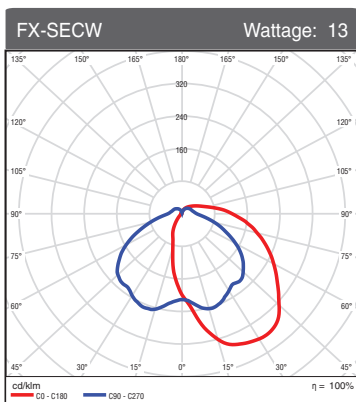

- Security Lighting
- Area Lighting
- Entryway Lighting
- Pathway Lighting

SPECIFICATIONS

Wattage	A	B	C	Weight (lbs)
13	8.46 in	5.51 in	3.35 in	1.75

Watts (W)	Ordering Code	Description	Color Temp (K)	Lumens (lm)	Beam Angle	CRI	Rated Life (h)	Finish
13	1004663	★●● 13SEC/40K	4000	1,047	160°	80	50,000	Black
13	1004664	★●● 13SEC/50K	5000	1,047	160°	80	50,000	Black

★ ENERGY STAR® Certified ● IP65 ● Title 24

Photometrics Chart

Zonal Lumen Summary

Zone	Lumens	Luminaire
0-30	195.4	17.8%
0-40	333.0	30.4%
0-60	634.2	57.9%
60-90	302.0	27.6%
70-100	223.5	20.4%
90-120	110.7	10.1%
0-90	936.2	85.4%
90-180	159.9	14.6%
0-180	1096.1	100.00%