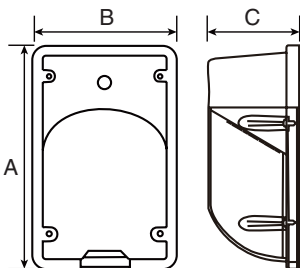

- Security Lighting
- Area Lighting
- Entryway Lighting
- Pathway Lighting

SPECIFICATIONS

Wattage	A	B	C	Weight (lbs)
13	8.46 in	5.51 in	3.35 in	1.75

Watts (W)	Ordering Code	Description	Color Temp (K)	Lumens (lm)	Beam Angle	CRI	Rated Life (h)	Finish
13	1004663	★●● 13SEC/40K	4000	1,047	160°	80	50,000	Black
13	1004664	★●● 13SEC/50K	5000	1,047	160°	80	50,000	Black