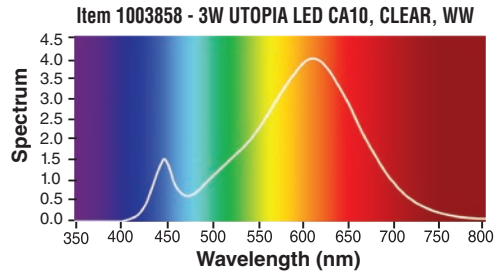

These dimmable LED candle and globe lamps are designed with a very unique optic that creates an elegant and rich atmosphere. This Utopia series of lamps has a life rated for up to 50,000 hours.

All Utopia LED candle and globe lamps are 120V Warm White (2700K).

APPLICATIONS

- Chandeliers
- Ceiling Fans
- Accent Lighting
- Ornamental Lighting
- Decorative Lighting
- Indoor and Outdoor

SPECIFICATIONS

Watts (W)	Ordering Code	Lamp Description	Bulb Type	Volts (V)	Color Temp (K)	Lumens* (lm)	CRI	Avg** Life (h)	Case Qty
3	1003858	UTOPIA LED CA10, CLEAR WW27, E12	CA10 Candle	120	2700	184	84	50,000	48
3	1003930	UTOPIA LED G16.5, CLEAR, WW27, E12	G16.5 Globe	120	2700	180	84	50,000	16

* Photometric data is based on LM-79 tests.

** Average life based on 70% lumen maintenance.

Item 1003858
3W UTOPIA LED CA10, CLEAR, WW27

Lighting Facts/ Facts d'éclairage	
Per Bulb/Par l'ampoule	
Brightness/Luminosité	184 lumens
Estimated Yearly Energy Cost/ Coût énergétique annuel estimé	\$0.36
Based on 3 hrs/day, 11¢/kWh. Cost depends on rates and use. /Basé sur 3 heures/jour, 11¢/kWh. Les coûts dépendent du tarif et de la fréquence d'utilisation.	
Life/Vie	45 years/ans
Based on 3 hrs/day. /Basé sur 3 heures/jour.	
Light Appearance/Apparence de l'éclairage	
Warm/Chaud	Cool/Froid
2700K	
Energy Used/Énergie utilisée	3 watts

Item 1003930
3W UTOPIA LED G16.5, CLEAR, WW27

Lighting Facts/ Facts d'éclairage	
Per Bulb/Par l'ampoule	
Brightness/Luminosité	180 lumens
Estimated Yearly Energy Cost/ Coût énergétique annuel estimé	\$0.36
Based on 3 hrs/day, 11¢/kWh. Cost depends on rates and use. /Basé sur 3 heures/jour, 11¢/kWh. Les coûts dépendent du tarif et de la fréquence d'utilisation.	
Life/Vie	45 years/ans
Based on 3 hrs/day. /Basé sur 3 heures/jour.	
Light Appearance/Apparence de l'éclairage	
Warm/Chaud	Cool/Froid
2700K	
Energy Used/Énergie utilisée	3 watts