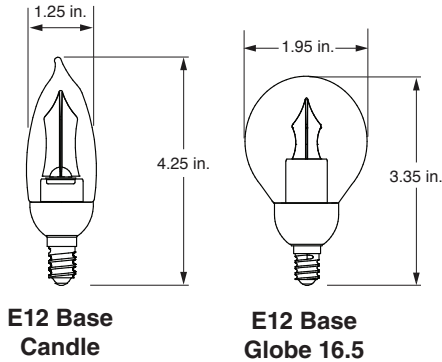

APPLICATIONS

- Chandeliers
- Ceiling Fans
- Accent Lighting
- Ornamental Lighting
- Decorative Lighting
- Indoor and Outdoor

SPECIFICATIONS

Watts (W)	Ordering Code	Lamp Description	Bulb Type	Volts (V)	Color Temp (K)	Lumens* (lm)	CRI	Avg** Life (h)	Case Qty
3	1003858	UTOPIA LED CA10, CLEAR WW27, E12	CA10 Candle	120	2700	184	84	50,000	48
3	1003930	UTOPIA LED G16.5, CLEAR, WW27, E12	G16.5 Globe	120	2700	180	84	50,000	16