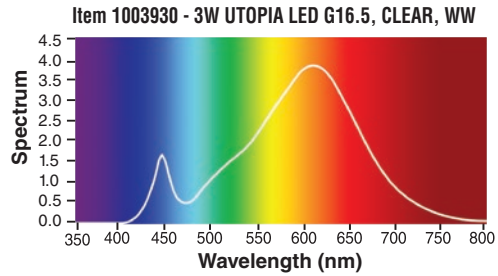

These dimmable LED candle and globe lamps are designed with a very unique optic that creates an elegant and rich atmosphere. This Utopia series of lamps has a life rated for up to 50,000 hours.

All Utopia LED candle and globe lamps are 120V Warm White (2700K).

APPLICATIONS

- Chandeliers
- Ceiling Fans
- Accent Lighting
- Ornamental Lighting
- Decorative Lighting
- Indoor and Outdoor

SPECIFICATIONS

Watts (W)	Ordering Code	Lamp Description	Bulb Type	Volts (V)	Color Temp (K)	Lumens* (lm)	CRI	Avg** Life (h)	Case Qty
3	1003858	UTOPIA LED CA10, CLEAR WW27, E12	CA10 Candle	120	2700	184	84	50,000	48
3	1003930	UTOPIA LED G16.5, CLEAR, WW27, E12	G16.5 Globe	120	2700	180	84	50,000	16

* Photometric data is based on LM-79 tests.

** Average life based on 70% lumen maintenance.

Item 1003858
3W UTOPIA LED CA10, CLEAR, WW27

Lighting Facts/ Facts d'éclairage	
Per Bulb/Par l'ampoule	
Brightness/Luminosité	184 lumens
Estimated Yearly Energy Cost/ Coût énergétique annuel estimé	\$0.36
Based on 3 hrs/day, 11¢/kWh. Cost depends on rates and use. /Basé sur 3 heures/jour, 11¢/kWh. Les coûts dépendent du tarif et de la fréquence d'utilisation.	
Life/Vie	45 years/ans
Based on 3 hrs/day. /Basé sur 3 heures/jour.	
Light Appearance/Apparence de l'éclairage	
Warm/Chaud	Cool/Froid
2700K	
Energy Used/Énergie utilisée	3 watts

Item 1003930
3W UTOPIA LED G16.5, CLEAR, WW27

Lighting Facts/ Facts d'éclairage	
Per Bulb/Par l'ampoule	
Brightness/Luminosité	180 lumens
Estimated Yearly Energy Cost/ Coût énergétique annuel estimé	\$0.36
Based on 3 hrs/day, 11¢/kWh. Cost depends on rates and use. /Basé sur 3 heures/jour, 11¢/kWh. Les coûts dépendent du tarif et de la fréquence d'utilisation.	
Life/Vie	45 years/ans
Based on 3 hrs/day. /Basé sur 3 heures/jour.	
Light Appearance/Apparence de l'éclairage	
Warm/Chaud	Cool/Froid
2700K	
Energy Used/Énergie utilisée	3 watts