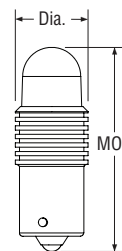

BA15s

G4

Watts	Ordering Code	Lamp Description	Volts (V)	Dimensions		Lumens* (lm)	Color Temp (K)	CRI	Avg* Life (h)
				Dia (in)	MOL (in)				
2.5	1003990	Utopia LED JC, WW30, BA15s	12	0.69	1.90	160	3000	80+	50,000
2.5	1003991	Utopia LED JC, WW30, G4	12	0.69	1.90	160	3000	80+	50,000