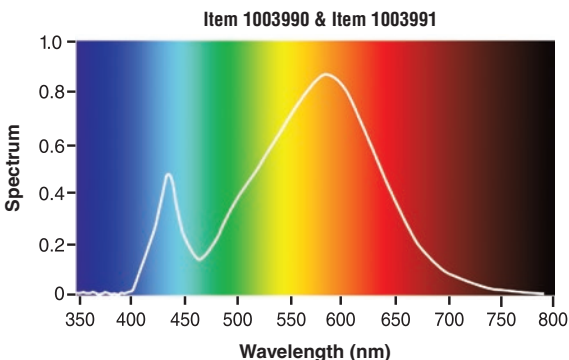

FEATURES & BENEFITS

- Energy Saving
- Omni-Directional Lighting
- Remote Phosphor Technology
- Water Resistant for Outdoor Fixtures
- Durable Construction: Withstands Shock and Vibration
- Long Life: 50,000 Hours
- Application Friendly: UV Free and IR Free
- Environmentally Friendly: Mercury Free, Lead Free and RoHS Compliant
- 5-Year Warranty

APPLICATIONS

- Pendant Fixtures
- Landscape Fixtures
- Step Lights
- Decorative Sconce Lights
- Under-Cabinet and Under-Counter
- Task Lighting
- Display Lighting
- Accent Lighting
- RV and Camper Lighting

Watts	Ordering Code	Lamp Description	Volts (V)	Dimensions		Lumens* (lm)	Color Temp (K)	CRI	Avg* Life (h)
				Dia (in)	MOL (in)				
2.5	1003990	Utopia LED JC, WW30, BA15s	12	0.69	1.90	160	3000	80+	50,000
2.5	1003991	Utopia LED JC, WW30, G4	12	0.69	1.90	160	3000	80+	50,000

* Average life based on 70% lumen maintenance.

Discontinued - For Reference Only