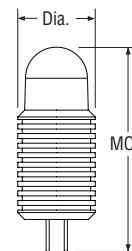

BA15s

G4

Watts	Ordering Code	Lamp Description	Volts (V)	Dimensions		Lumens* (lm)	Color Temp (K)	CRI	Avg* Life (h)
				Dia (in)	MOL (in)				
2.5	1003990	Utopia LED JC, WW30, BA15s	12	0.69	1.90	160	3000	80+	50,000
2.5	1003991	Utopia LED JC, WW30, G4	12	0.69	1.90	160	3000	80+	50,000