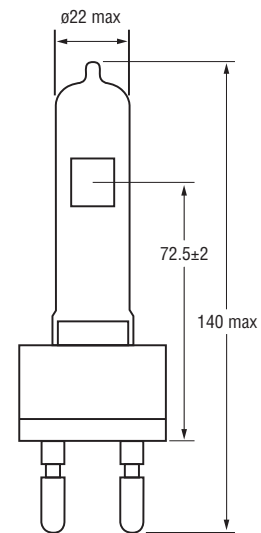

FEATURES & BENEFITS

- Over 25,000 Lumens
- Consistent Color - 3200K
- High Efficacy - 28.5 lm/W
- Seamless Theatrical Dimming

G22 Base