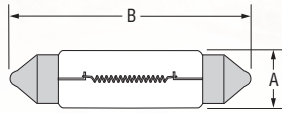

SPECIFICATIONS

Festoon - S8.5/8 Base